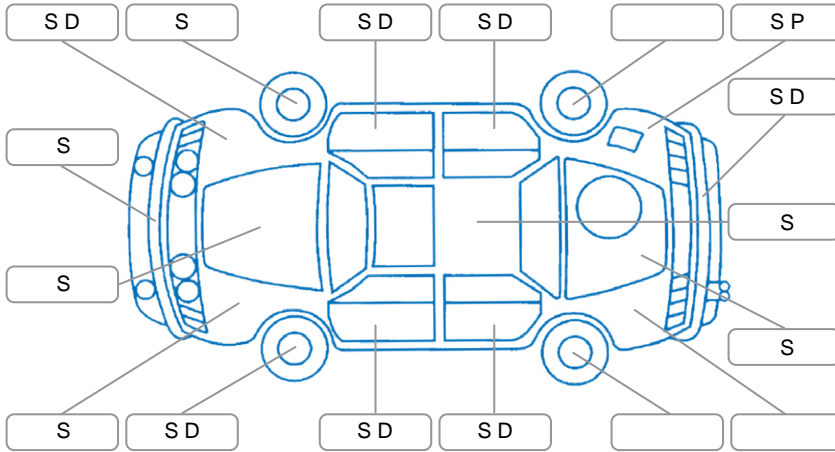

Report ID:	28,002,997	Version:	3
Created:	10 Apr 2026		

Make:	Mazda	Model:	Mazda3
Body Style:	Sedan	Year:	2014
Rego No.:	HNR460	Rego Expiry:	29 Sep 2026
WoF Expiry:	10 Apr 2027	Odometer:	140,223 Kms
Good No.:	28002997	VIN:	JM0BM527810133441
Next Service:	150000	Service History:	Yes

Key

S = Scratch R = Rust C = Crack * = Decals W = Significant scuffs
 D = Dent PT = Paint defect P = Pin dent SC = Stone Chips

Note: some defects and blemishes may not be displayed in the diagram

Body Inspection Comments

RFD seal torn, left headlight minor scratch

Conditions During Body Inspection

Under Carriage and Under Bonnet Inspection Comments

Interior Comments

Seats:	Average
Carpets:	Average
Panels:	Average
Dashboard:	Average