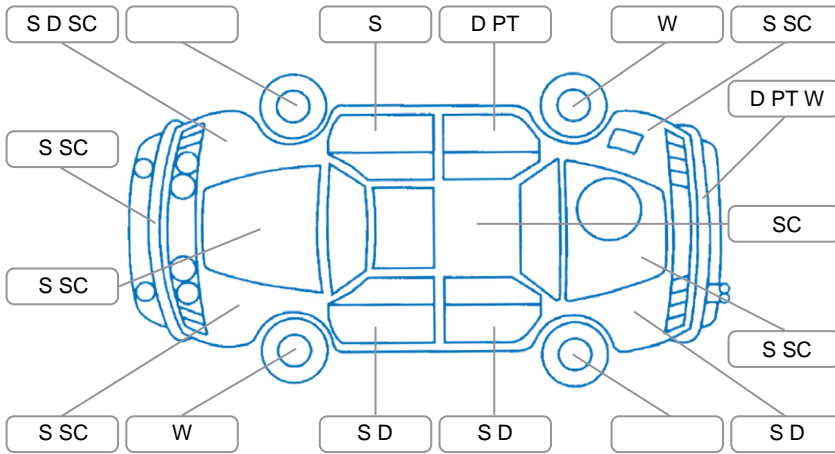

Report ID:	28,002,720	Version:	2
Created:	10 Mar 2026		

Make:	Subaru	Model:	Outback
Body Style:	Wagon	Year:	2008
Rego No.:	NUE174	Rego Expiry:	25 Mar 2026
WoF Expiry:	10 Jan 2026	Odometer:	134,028 Kms
Good No.:	28002720	VIN:	7AT0GF16X21003016
Next Service:	149000	Service History:	No

**Key**  
 S = Scratch    R = Rust    C = Crack    \* = Decals    W = Significant scuffs  
 D = Dent    PT = Paint defect    P = Pin dent    SC = Stone Chips

Note: some defects and blemishes may not be displayed in the diagram

### Under Carriage and Under Bonnet Inspection Comments

Engine oil seep  
 Underbody surface rust  
 4 wheel drive