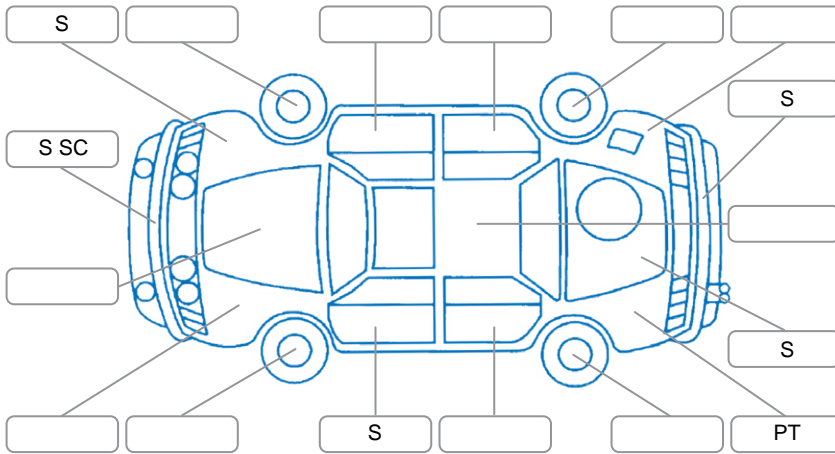

Report ID:	28,001,935	Version:	3
Created:	25 Mar 2026		

Make:	Suzuki	Model:	Vitara
Body Style:	SUV	Year:	2019
Rego No.:	MNJ579	Rego Expiry:	18 Aug 2026
WoF Expiry:	12 Mar 2027	Odometer:	58,850 Kms
Good No.:	28001935	VIN:	TSMLYDA1S00739237
Next Service:	68,000	Service History:	No

Key

S = Scratch R = Rust C = Crack * = Decals W = Significant scuffs
 D = Dent PT = Paint defect P = Pin dent SC = Stone Chips

Note: some defects and blemishes may not be displayed in the diagram

Body Inspection Comments