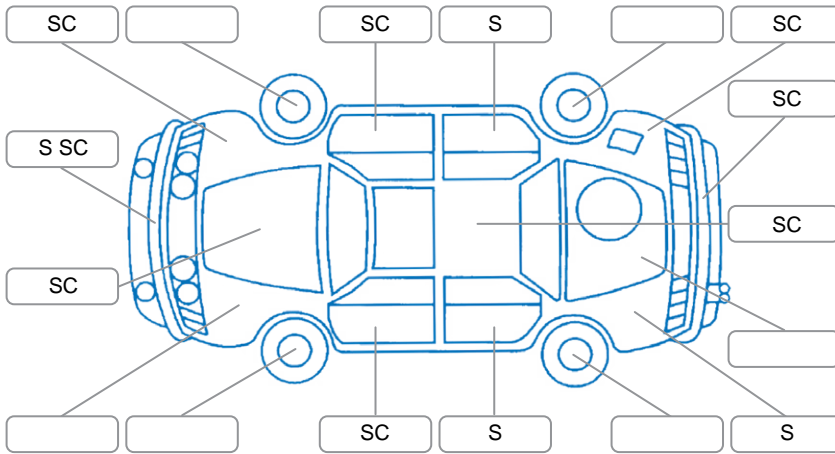

Report ID:	28,001,743	Version:	1
Created:	01 Apr 2026		

Make:	Ford	Model:	Transit
Body Style:	Van	Year:	2015
Rego No.:	JJY490	Rego Expiry:	10 Apr 2026
WoF Expiry:	13 Apr 2027	Odometer:	186,960 Kms
Good No.:	28001743	VIN:	WF0YXXTTGYFK89629
Next Service:	196646	Service History:	No

**Key**  
 S = Scratch    R = Rust    C = Crack    \* = Decals    W = Significant scuffs  
 D = Dent    PT = Paint defect    P = Pin dent    SC = Stone Chips

Note: some defects and blemishes may not be displayed in the diagram