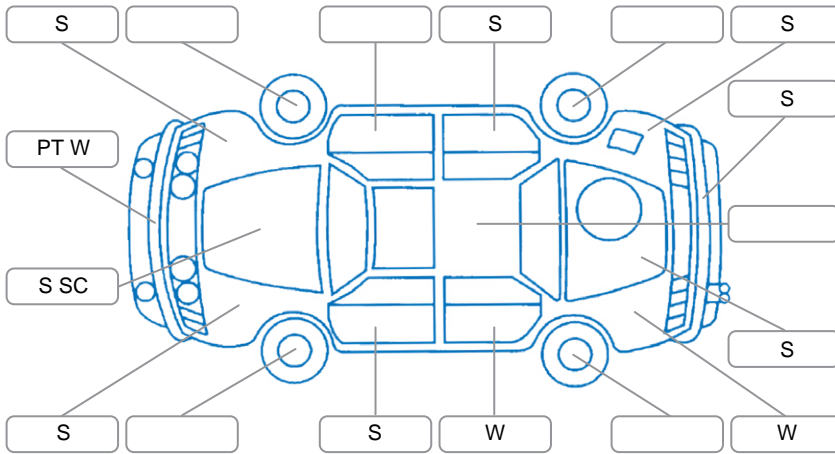

Key

S = Scratch R = Rust C = Crack * = Decals W = Significant scuffs
 D = Dent PT = Paint defect P = Pin dent SC = Stone Chips

Note: some defects and blemishes may not be displayed in the diagram

Body Inspection Comments

Latches/hinges been riveted to front and rear bumpers and fenders.

Conditions During Body Inspection

Dry

Under Carriage and Under Bonnet Inspection Comments

Interior Comments

Seats:	Average
Carpets:	Average
Panels:	Average
Dashboard:	Good

General Comments

Vehicle drove ok.
 Steering off centre when driving straight, wheel alignment recommended.

Road Conditions During Test Drive

Dry

Engine Timing Mechanism

Timing Chain

Evidence of Cam Belt Replacement