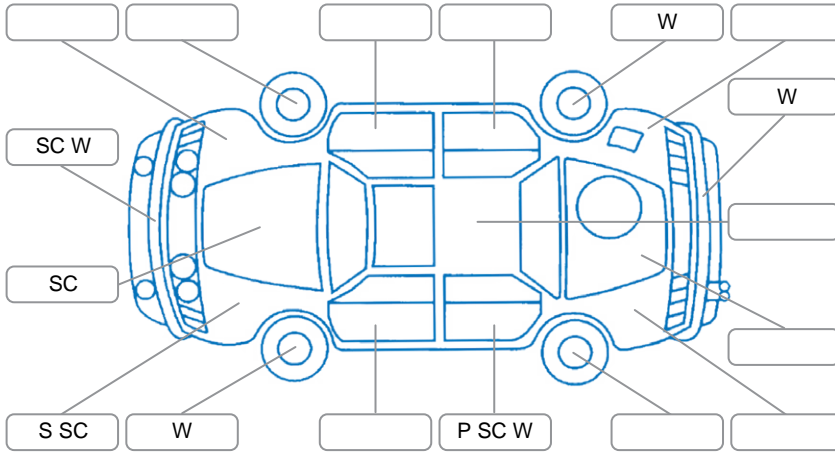

Report ID:	28,001,466	Version:	1
Created:	12 Apr 2026		

Make:	Honda	Model:	CRV
Body Style:	Wagon	Year:	2007
Rego No.:	PDF58	Rego Expiry:	18 Jul 2026
WoF Expiry:	24 Apr 2027	Odometer:	143,815 Kms
Good No.:	28001466	VIN:	7AT08G7HX22003985
Next Service:	153,000 km	Service History:	No

**Key**

S = Scratch    R = Rust    C = Crack    \* = Decals    W = Significant scuffs  
 D = Dent    PT = Paint defect    P = Pin dent    SC = Stone Chips

Note: some defects and blemishes may not be displayed in the diagram

**Body Inspection Comments**

Conditions During Body Inspection: Dry

**Under Carriage and Under Bonnet Inspection Comments**

Front wheel drive.  
 Freshly serviced.  
 2 new tyres installed.

**Interior Comments**