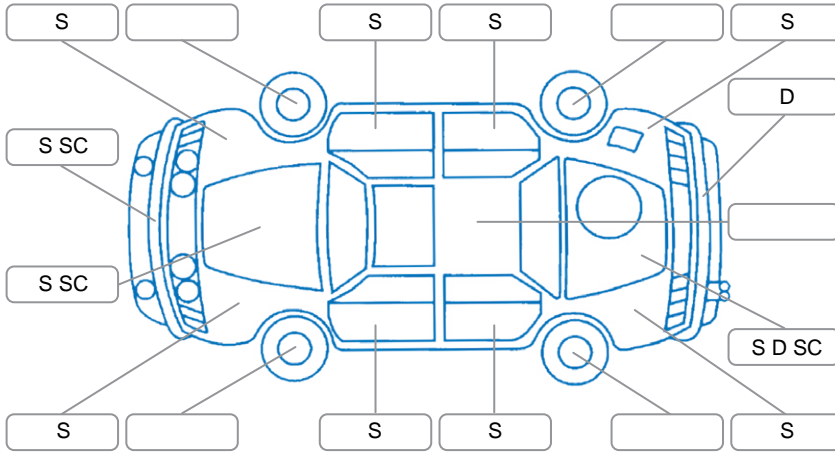

Report ID:	28,001,105	Version:	4
Created:	05 Mar 2026		

Make:	Toyota	Model:	Hilux
Body Style:	Utility	Year:	2020
Rego No.:	MRS458	Rego Expiry:	19 Jan 2026
WoF Expiry:	29 Aug 2026	Odometer:	154,365 Kms
Good No.:	28001105	VIN:	MR0GA3DD000264539
Next Service:	161,000	Service History:	Yes

### Key

S = Scratch    R = Rust    C = Crack    \* = Decals    W = Significant scuffs  
 D = Dent    PT = Paint defect    P = Pin dent    SC = Stone Chips

Note: some defects and blemishes may not be displayed in the diagram