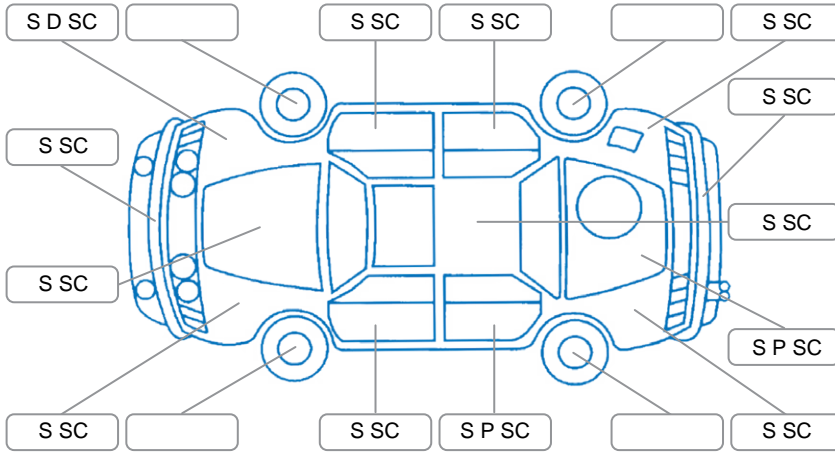

Report ID:	28,000,759	Version:	2
Created:	30 Apr 2026		

Make:	LDV	Model:	T60
Body Style:	Utility	Year:	2022
Rego No.:	PCW532	Rego Expiry:	09 Aug 2026
WoF Expiry:	24 Apr 2027	Odometer:	132,807 Kms
Good No.:	28000759	VIN:	LSFAM11C5NA085421
Next Service:	142780	Service History:	Yes

Key

S = Scratch R = Rust C = Crack * = Decals W = Significant scuffs
 D = Dent PT = Paint defect P = Pin dent SC = Stone Chips

Note: some defects and blemishes may not be displayed in the diagram

Body Inspection Comments

Minor windscreen stonechip

Conditions During Body Inspection

Dry

Under Carriage and Under Bonnet Inspection Comments

Interior Comments

Seats:	Good
Carpets:	Good
Panels:	Good
Dashboard:	Good

General Comments