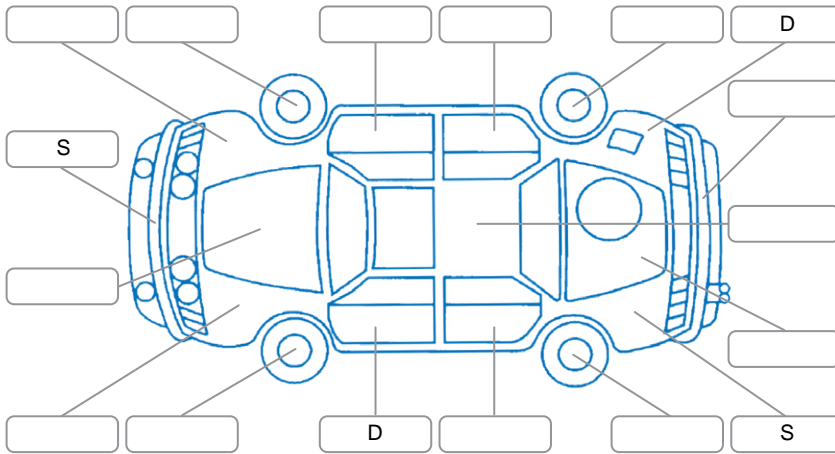

Report ID:	28,000,152	Version:	4
Created:	22 May 2026		

Make:	LDV	Model:	T60
Body Style:	Utility	Year:	2022
Rego No.:	PAG912	Rego Expiry:	19 May 2026
WoF Expiry:	22 May 2027	Odometer:	53,830 Kms
Good No.:	28000152	VIN:	LSFAM11C6MA159718
Next Service:	63,810 kms	Service History:	No

Key
 S = Scratch R = Rust C = Crack * = Decals W = Significant scuffs
 D = Dent PT = Paint defect P = Pin dent SC = Stone Chips

Note: some defects and blemishes may not be displayed in the diagram

Body Inspection Comments