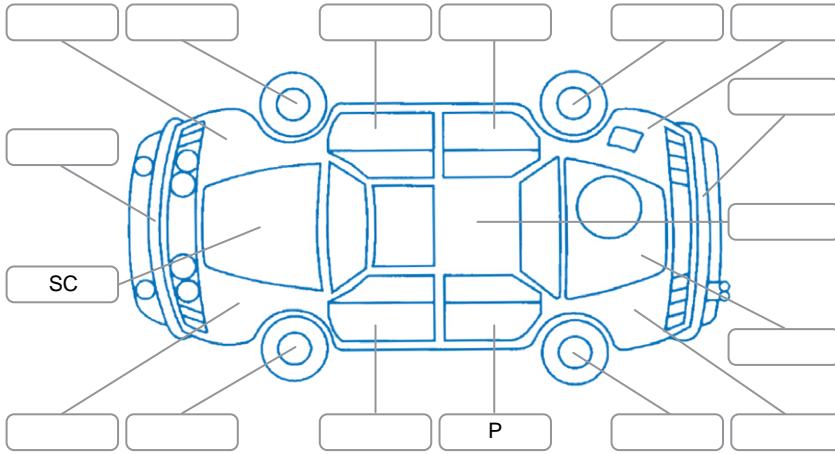

Report ID:	27,999,503	Version:	1
Created:	13 May 2026		

Make:	Toyota	Model:	Estima
Body Style:	Wagon	Year:	2015
Rego No.:		Rego Expiry:	
WoF Expiry:	11 May 2027	Odometer:	83,987 Kms
Good No.:	27999503	VIN:	7AT0H61YX26188149
Next Service:	94000	Service History:	No

Key

S = Scratch R = Rust C = Crack * = Decals W = Significant scuffs
 D = Dent PT = Paint defect P = Pin dent SC = Stone Chips

Note: some defects and blemishes may not be displayed in the diagram

Body Inspection Comments

Conditions During Body Inspection Dry

Under Carriage and Under Bonnet Inspection Comments

Interior Comments

Seats:	Average
Carpets:	Average
Panels:	Average
Dashboard:	Good

General Comments

Road Conditions During Test Drive	Dry
Engine Timing Mechanism	Timing Chain
Evidence of Cam Belt Replacement	<input type="checkbox"/> Yes <input type="checkbox"/> No Kms