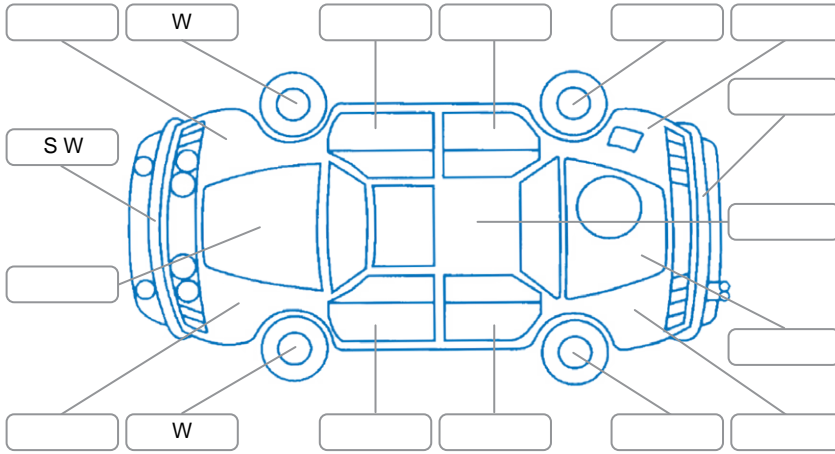

Report ID:	27,999,485	Version:	2
Created:	16 May 2026		

Make:	Lexus	Model:	IS300H
Body Style:	Sedan	Year:	2015
Rego No.:		Rego Expiry:	
WoF Expiry:	05 May 2027	Odometer:	132,605 Kms
Good No.:	27999485	VIN:	7AT0B013X26040743
Next Service:	142595	Service History:	No

Key

S = Scratch R = Rust C = Crack * = Decals W = Significant scuffs
 D = Dent PT = Paint defect P = Pin dent SC = Stone Chips

Note: some defects and blemishes may not be displayed in the diagram

Body Inspection Comments