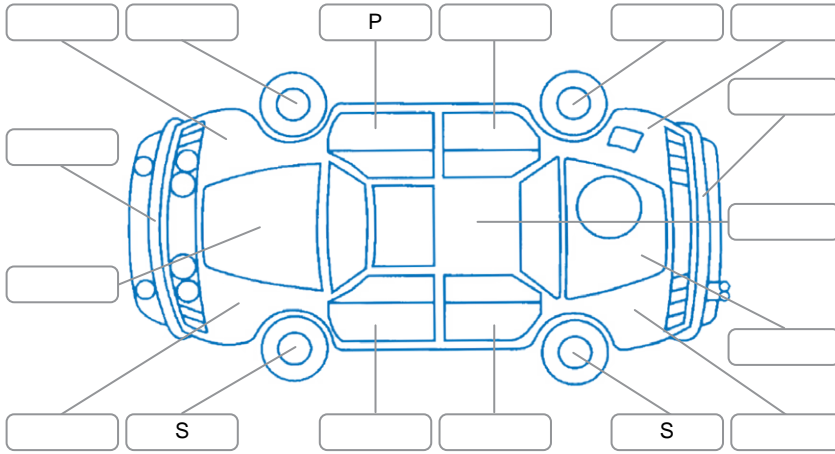

Report ID:	27,999,471	Version:	1
Created:	22 Apr 2026		

Make:	Lexus	Model:	IS300H
Body Style:	Sedan	Year:	2013
Rego No.:		Rego Expiry:	
WoF Expiry:	20 Apr 2027	Odometer:	138,961 Kms
Good No.:	27999471	VIN:	7AT0B013X26011231
Next Service:	149000	Service History:	No

Key
 S = Scratch R = Rust C = Crack * = Decals W = Significant scuffs
 D = Dent PT = Paint defect P = Pin dent SC = Stone Chips

Note: some defects and blemishes may not be displayed in the diagram

Body Inspection Comments