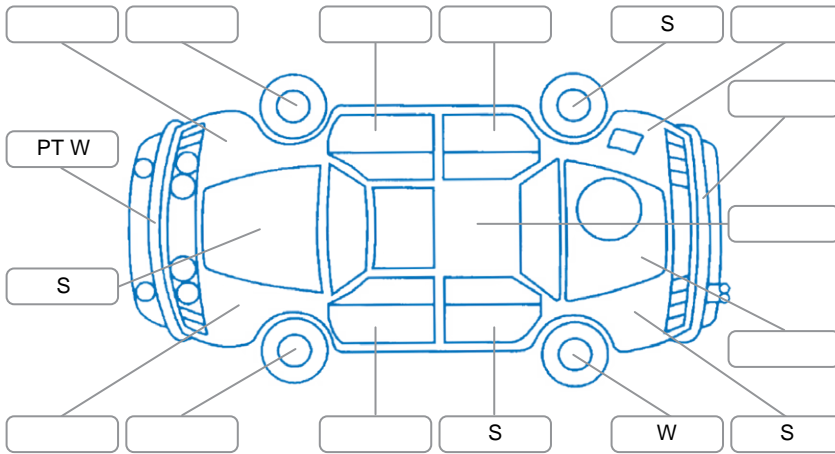

Report ID:	27,999,463	Version:	1
Created:	08 May 2026		

Make:	Subaru	Model:	XV
Body Style:	Wagon	Year:	2013
Rego No.:		Rego Expiry:	
WoF Expiry:	04 May 2027	Odometer:	72,351 Kms
Good No.:	27999463	VIN:	7AT0GF1XX26063155
Next Service:	82,400 Kms	Service History:	No

Key
 S = Scratch R = Rust C = Crack * = Decals W = Significant scuffs
 D = Dent PT = Paint defect P = Pin dent SC = Stone Chips

Note: some defects and blemishes may not be displayed in the diagram

Body Inspection Comments

Conditions During Body Inspection: Dry

Under Carriage and Under Bonnet Inspection Comments

All-wheel drive

Interior Comments

Seats:	Good
Carpets:	Good
Panels:	Good
Dashboard:	Good

General Comments

Road Conditions During Test Drive	Dry		
Engine Timing Mechanism	Timing Chain		
Evidence of Cam Belt Replacement	<input type="checkbox"/> Yes	<input type="checkbox"/> No	Kms
Inspected by:	Ryan Scott		
Published by:	Ryan Stanley		
Inspection Date:	07 May 2026		