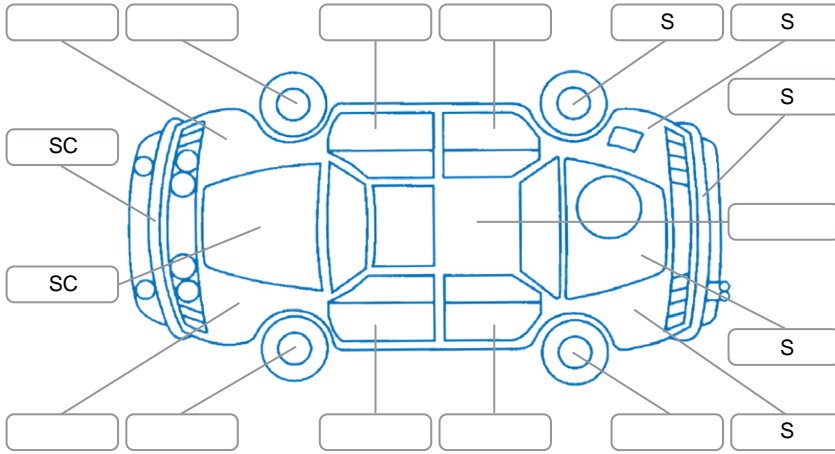

Report ID:	27,999,459	Version:	1
Created:	01 May 2026		

Make:	Mazda	Model:	Atenza
Body Style:		Year:	2017
Rego No.:		Rego Expiry:	
WoF Expiry:		Odometer:	92,149 Kms
Good No.:	27999459	VIN:	
Next Service:	102700	Service History:	No

Key

S = Scratch R = Rust C = Crack * = Decals W = Significant scuffs
 D = Dent PT = Paint defect P = Pin dent SC = Stone Chips

Note: some defects and blemishes may not be displayed in the diagram

Body Inspection Comments

Conditions During Body Inspection: Dry

Under Carriage and Under Bonnet Inspection Comments

Interior Comments

Seats:	Good
Carpets:	Good
Panels:	Good
Dashboard:	Good

General Comments

Road Conditions During Test Drive	Dry	
Engine Timing Mechanism	Timing Chain	
Evidence of Cam Belt Replacement	<input type="checkbox"/> Yes <input type="checkbox"/> No	Kms
Inspected by:	Chris Buckley	
Published by:	Jeremy Hutchings	
Inspection Date:	01 May 2026	