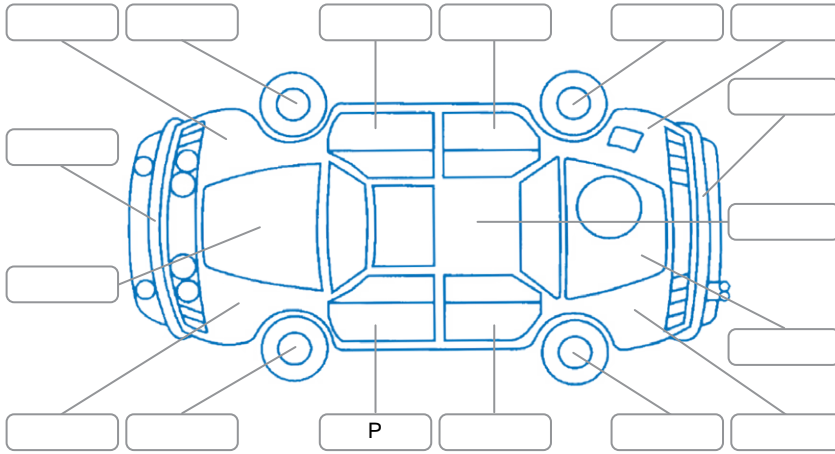

Report ID:	27,999,428	Version:	1
Created:	02 Apr 2026		

Make:	Mazda	Model:	CX-30
Body Style:	Wagon	Year:	2020
Rego No.:		Rego Expiry:	
WoF Expiry:	30 Mar 2027	Odometer:	36,055 Kms
Good No.:	27999428	VIN:	7AT0C14DX26122371
Next Service:	46050	Service History:	No

Key

S = Scratch R = Rust C = Crack * = Decals W = Significant scuffs
 D = Dent PT = Paint defect P = Pin dent SC = Stone Chips

Note: some defects and blemishes may not be displayed in the diagram

Body Inspection Comments

Conditions During Body Inspection Dry

Under Carriage and Under Bonnet Inspection Comments

Interior Comments

Seats:	Good
Carpets:	Good
Panels:	Good
Dashboard:	Good

General Comments

Road Conditions During Test Drive	Dry	
Engine Timing Mechanism	Timing Chain	
Evidence of Cam Belt Replacement	<input type="checkbox"/> Yes <input type="checkbox"/> No	Kms
Inspected by:	Chris Buckley	
Published by:	Jeremy Hutchings	
Inspection Date:	02 Apr 2026	