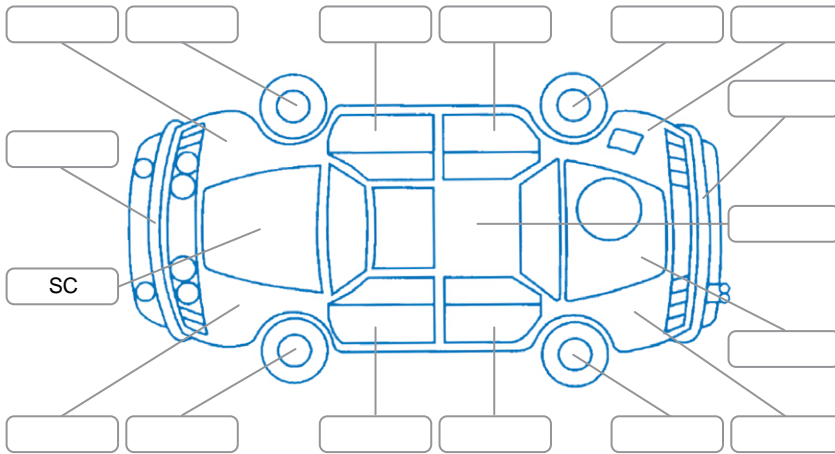

Report ID:	27,999,400	Version:	1
Created:	01 May 2026		

Make:	Nissan	Model:	Serena
Body Style:		Year:	2017
Rego No.:		Rego Expiry:	
WoF Expiry:		Odometer:	120,447 Kms
Good No.:	27999400	VIN:	
Next Service:	130446	Service History:	No

**Key**  
 S = Scratch    R = Rust    C = Crack    \* = Decals    W = Significant scuffs  
 D = Dent    PT = Paint defect    P = Pin dent    SC = Stone Chips

Note: some defects and blemishes may not be displayed in the diagram