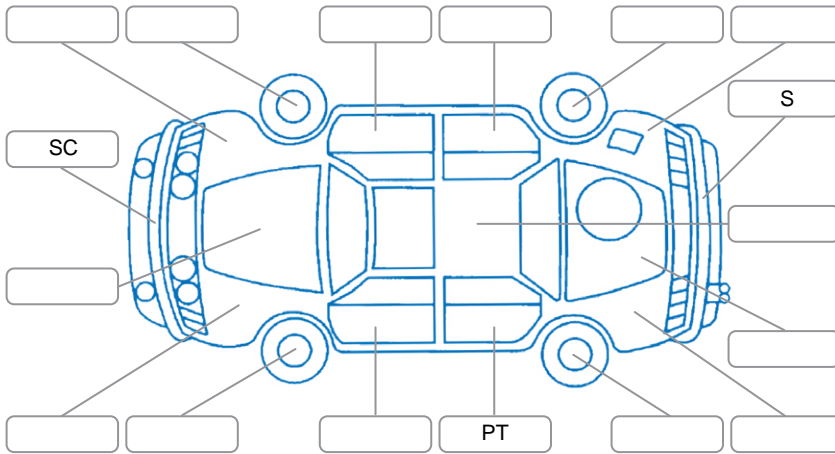

Report ID:	27,999,382	Version:	1
Created:	25 May 2026		

Make:	Toyota	Model:	Vellfire
Body Style:	Wagon	Year:	2012
Rego No.:		Rego Expiry:	
WoF Expiry:	07 May 2027	Odometer:	92,824 Kms
Good No.:	27999382	VIN:	7AT0H65MX26203904
Next Service:	102820	Service History:	No

Key
 S = Scratch R = Rust C = Crack * = Decals W = Significant scuffs
 D = Dent PT = Paint defect P = Pin dent SC = Stone Chips

Note: some defects and blemishes may not be displayed in the diagram

Body Inspection Comments

Conditions During Body Inspection: Dry

Under Carriage and Under Bonnet Inspection Comments

Interior Comments

Seats:	Good
Carpets:	Good
Panels:	Good
Dashboard:	Average

General Comments

Road Conditions During Test Drive	Dry		
Engine Timing Mechanism	Timing Chain		
Evidence of Cam Belt Replacement	<input type="checkbox"/> Yes	<input type="checkbox"/> No	Kms
Inspected by:	Chris Buckley		
Published by:	Jeremy Hutchings		
Inspection Date:	12 May 2026		