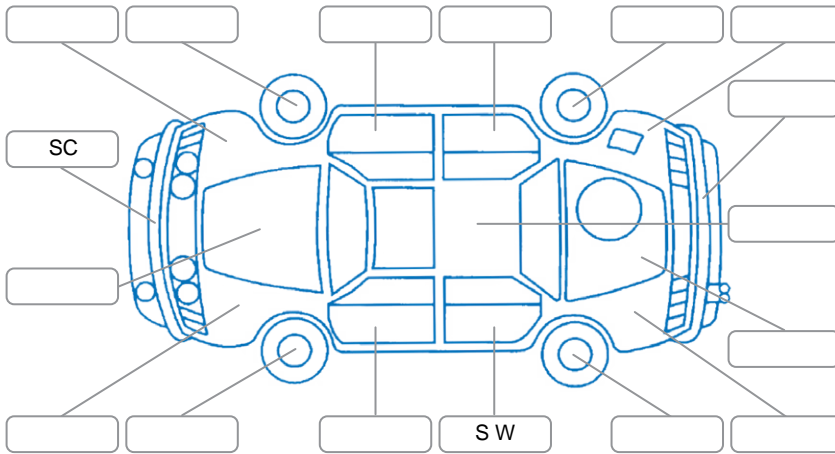

Report ID:	27,999,376	Version:	2
Created:	14 May 2026		

Make:	Nissan	Model:	Serena
Body Style:	Wagon	Year:	2013
Rego No.:		Rego Expiry:	
WoF Expiry:	30 Apr 2027	Odometer:	91,455 Kms
Good No.:	27999376	VIN:	7AT0DH3FX26065888
Next Service:	101500	Service History:	No

Key
 S = Scratch R = Rust C = Crack * = Decals W = Significant scuffs
 D = Dent PT = Paint defect P = Pin dent SC = Stone Chips

Note: some defects and blemishes may not be displayed in the diagram

Body Inspection Comments