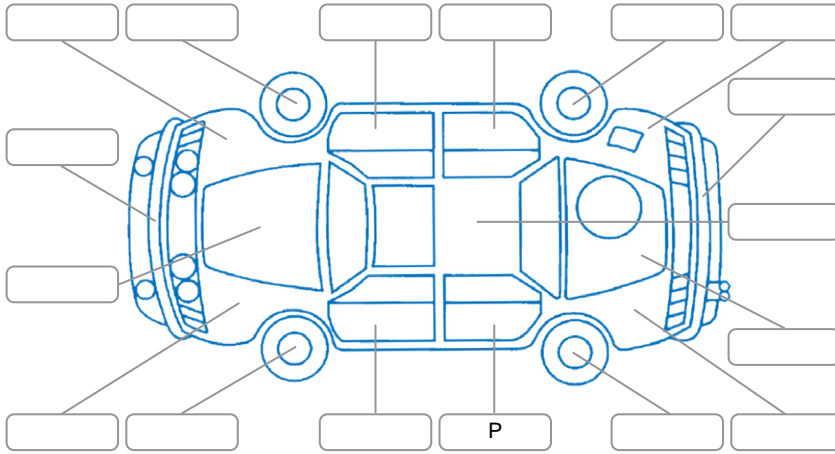

Report ID:	27,999,369	Version:	1
Created:	12 May 2026		

Make:	Nissan	Model:	Serena
Body Style:	Wagon	Year:	2016
Rego No.:		Rego Expiry:	
WoF Expiry:	30 Apr 2027	Odometer:	98,052 Kms
Good No.:	27999369	VIN:	7AT0DH3FX26009000
Next Service:	108000	Service History:	No

**Key**

S = Scratch    R = Rust    C = Crack    \* = Decals    W = Significant scuffs  
 D = Dent    PT = Paint defect    P = Pin dent    SC = Stone Chips

Note: some defects and blemishes may not be displayed in the diagram