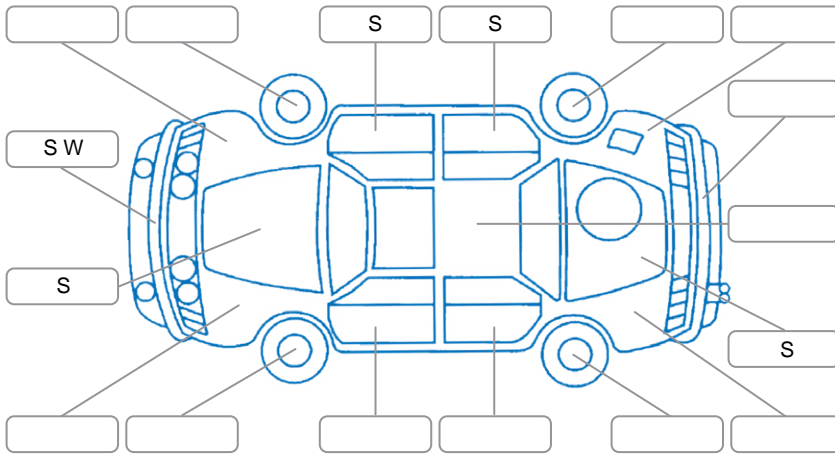

Report ID:	27,999,348	Version:	2
Created:	03 May 2026		

Make:	Nissan	Model:	Serena
Body Style:	Wagon	Year:	2015
Rego No.:		Rego Expiry:	
WoF Expiry:	29 Apr 2027	Odometer:	114,610 Kms
Good No.:	27999348	VIN:	7AT0DH3FX26259443
Next Service:	124,700	Service History:	No

Key
 S = Scratch R = Rust C = Crack * = Decals W = Significant scuffs
 D = Dent PT = Paint defect P = Pin dent SC = Stone Chips

Note: some defects and blemishes may not be displayed in the diagram

Body Inspection Comments

Conditions During Body Inspection: Dry

Under Carriage and Under Bonnet Inspection Comments

2wd

Interior Comments

Seats:	Good
Carpets:	Good
Panels:	Good
Dashboard:	Good

General Comments

Road Conditions During Test Drive	Dry	
Engine Timing Mechanism	Timing Chain	
Evidence of Cam Belt Replacement	<input type="checkbox"/> Yes <input type="checkbox"/> No	Kms
Inspected by:	Kyle Kelly	
Published by:	Kyle Kelly	
Inspection Date:	03 May 2026	