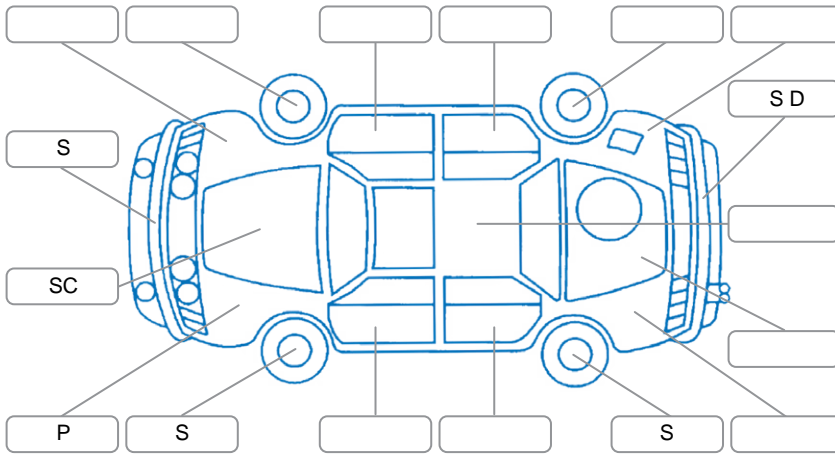

Report ID:	27,999,311	Version:	1
Created:	13 Apr 2026		

Make:	Nissan	Model:	Teana
Body Style:	Sedan	Year:	2015
Rego No.:		Rego Expiry:	
WoF Expiry:	01 Apr 2027	Odometer:	92,303 Kms
Good No.:	27999311	VIN:	7AT0DH71X26104949
Next Service:	102297	Service History:	No

Key
 S = Scratch R = Rust C = Crack * = Decals W = Significant scuffs
 D = Dent PT = Paint defect P = Pin dent SC = Stone Chips

Note: some defects and blemishes may not be displayed in the diagram

Body Inspection Comments