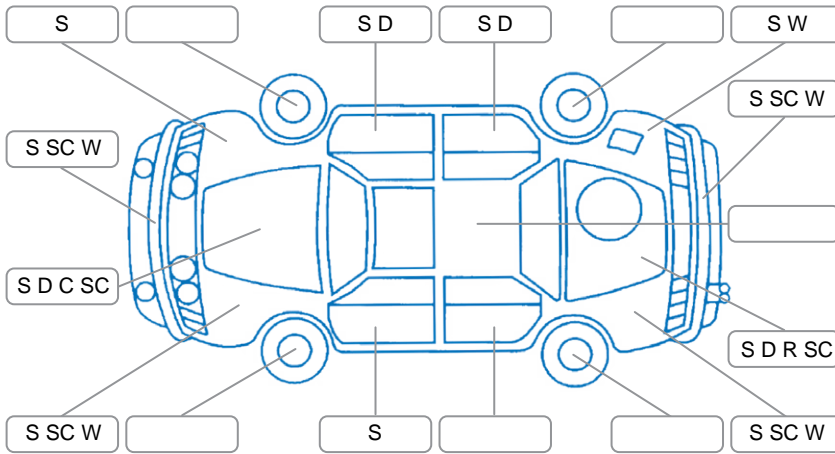

Report ID:	27,999,307	Version:	1
Created:	27 Mar 2026		

Make:	Nissan	Model:	Murano
Body Style:	SUV	Year:	2010
Rego No.:	FEW377	Rego Expiry:	02 Dec 2026
WoF Expiry:	02 Feb 2027	Odometer:	209,380 Kms
Good No.:	27999307	VIN:	JN1TANZ51A0002870
Next Service:	214,000	Service History:	Yes

### Key

S = Scratch    R = Rust    C = Crack    \* = Decals    W = Significant scuffs  
 D = Dent    PT = Paint defect    P = Pin dent    SC = Stone Chips

Note: some defects and blemishes may not be displayed in the diagram