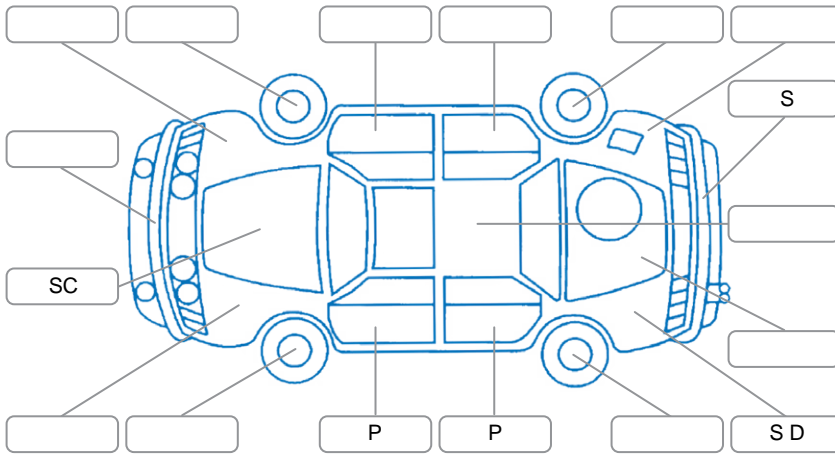

Report ID:	27,999,278	Version:	2
Created:	17 Jun 2026		

Make:	Subaru	Model:	XV
Body Style:	Wagon	Year:	2021
Rego No.:	RQF116	Rego Expiry:	10 Nov 2026
WoF Expiry:	28 Apr 2027	Odometer:	137,721 Kms
Good No.:	27999278	VIN:	7AT0GF1XX26047857
Next Service:	147,700kms	Service History:	No

**Key**  
 S = Scratch    R = Rust    C = Crack    \* = Decals    W = Significant scuffs  
 D = Dent    PT = Paint defect    P = Pin dent    SC = Stone Chips

Note: some defects and blemishes may not be displayed in the diagram