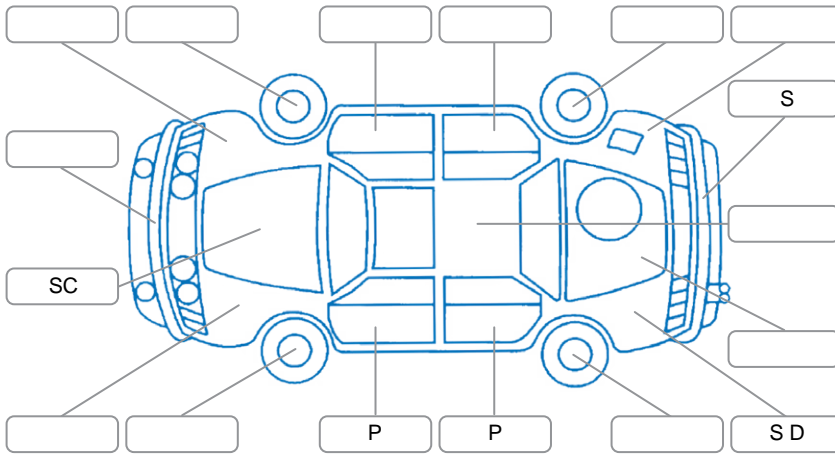

Report ID:	27,999,278	Version:	1
Created:	11 May 2026		

Make:	Subaru	Model:	XV
Body Style:	Wagon	Year:	2021
Rego No.:	RQF116	Rego Expiry:	10 Nov 2026
WoF Expiry:	28 Apr 2027	Odometer:	137,721 Kms
Good No.:	27999278	VIN:	7AT0GF1XX26047857
Next Service:	147,700kms	Service History:	No

Key
 S = Scratch R = Rust C = Crack * = Decals W = Significant scuffs
 D = Dent PT = Paint defect P = Pin dent SC = Stone Chips

Note: some defects and blemishes may not be displayed in the diagram

Body Inspection Comments

Factory Run-flat kit in boot. Left side lower bumper is damaged.

Conditions During Body Inspection: Dry

Under Carriage and Under Bonnet Inspection Comments

Interior Comments

Seats:	Good
Carpets:	Good
Panels:	Good
Dashboard:	Good