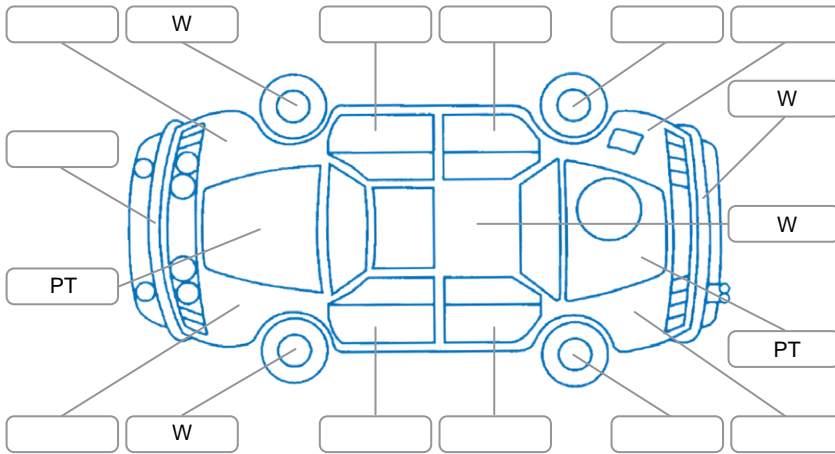

Report ID:	27,999,266	Version:	1
Created:	23 Apr 2026		

Make:	Subaru	Model:	Levorg
Body Style:	Wagon	Year:	2014
Rego No.:		Rego Expiry:	
WoF Expiry:	17 Apr 2027	Odometer:	126,266 Kms
Good No.:	27999266	VIN:	7AT0GF22X26022763
Next Service:	136,234kms	Service History:	No

Key

S = Scratch R = Rust C = Crack * = Decals W = Significant scuffs
 D = Dent PT = Paint defect P = Pin dent SC = Stone Chips

Note: some defects and blemishes may not be displayed in the diagram

Body Inspection Comments

General Comments

AWD Levorg turbo wagon.

Road Conditions During Test Drive Dry

Engine Timing Mechanism Timing Chain

Evidence of Cam Belt Replacement Yes No Kms

Inspected by: Daryll Timms

Published by: Daryll Timms