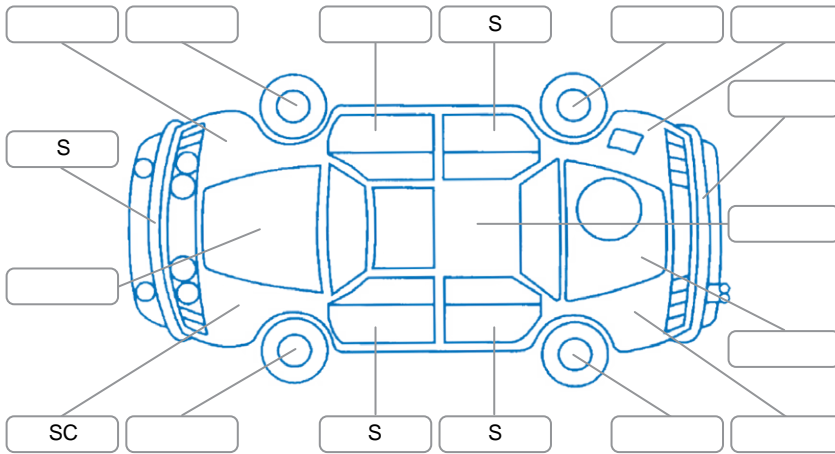

Report ID:	27,999,245	Version:	1
Created:	11 May 2026		

Make:	Nissan	Model:	Serena
Body Style:	Wagon	Year:	2017
Rego No.:	RQT840	Rego Expiry:	22 Oct 2026
WoF Expiry:	20 Apr 2027	Odometer:	118,738 Kms
Good No.:	27999245	VIN:	7AT0DH3FX26038006
Next Service:	128700	Service History:	No

Key

S = Scratch R = Rust C = Crack * = Decals W = Significant scuffs
 D = Dent PT = Paint defect P = Pin dent SC = Stone Chips

Note: some defects and blemishes may not be displayed in the diagram

Body Inspection Comments

Conditions During Body Inspection: Wet

Under Carriage and Under Bonnet Inspection Comments

Interior Comments

Seats:	Good
Carpets:	Good
Panels:	Good
Dashboard:	Good

General Comments

Road Conditions During Test Drive	Wet	
Engine Timing Mechanism	Timing Chain	
Evidence of Cam Belt Replacement	<input type="checkbox"/> Yes <input type="checkbox"/> No	Kms
Inspected by:	Kris Milne	
Published by:	Kris Milne	
Inspection Date:	11 May 2026	