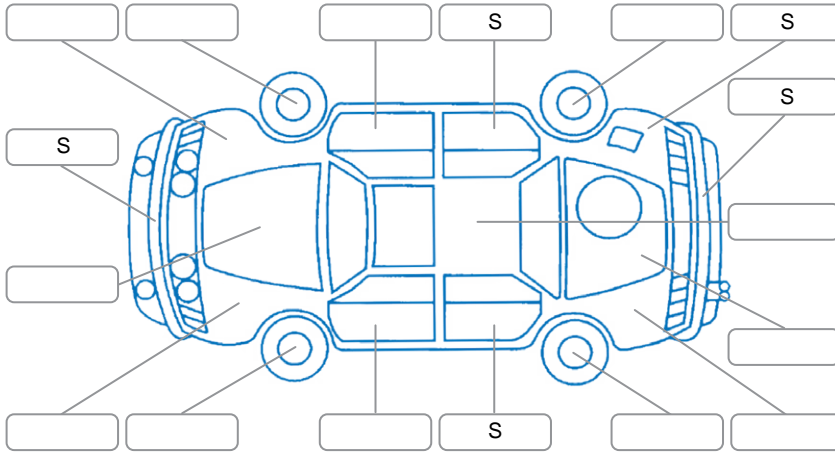

Report ID:	27,999,209	Version:	1
Created:	11 May 2026		

Make:	Toyota	Model:	Vellfire
Body Style:	Wagon	Year:	2013
Rego No.:	RQT837	Rego Expiry:	21 Apr 2027
WoF Expiry:	17 Apr 2027	Odometer:	131,950 Kms
Good No.:	27999209	VIN:	7AT0H65MX26269185
Next Service:	141900	Service History:	No

Key

S = Scratch R = Rust C = Crack * = Decals W = Significant scuffs
 D = Dent PT = Paint defect P = Pin dent SC = Stone Chips

Note: some defects and blemishes may not be displayed in the diagram

Body Inspection Comments

Conditions During Body Inspection

Wet

Under Carriage and Under Bonnet Inspection Comments

Interior Comments

Seats:	Good
Carpets:	Good
Panels:	Good
Dashboard:	Good

General Comments

Road Conditions During Test Drive	Wet		
Engine Timing Mechanism	Timing Chain		
Evidence of Cam Belt Replacement	<input type="checkbox"/> Yes	<input type="checkbox"/> No	Kms
Inspected by:	Kris Milne		
Published by:	Kris Milne		
Inspection Date:	11 May 2026		