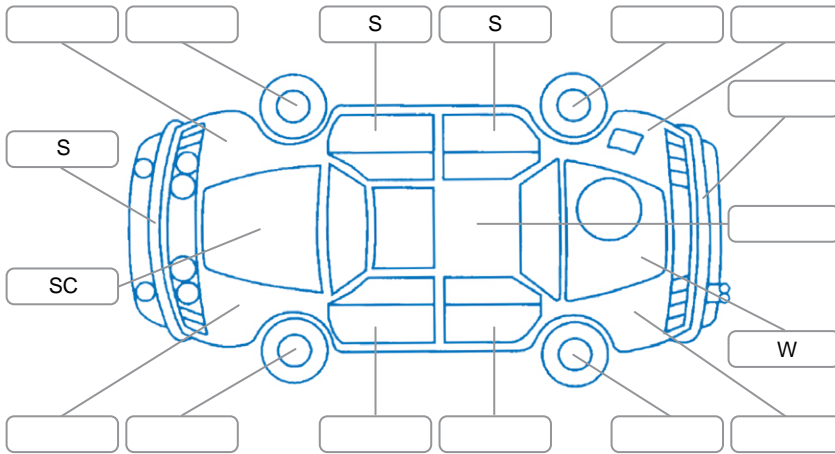

Report ID:	27,999,191	Version:	1
Created:	22 Apr 2026		

Make:	Nissan	Model:	Serena
Body Style:	Wagon	Year:	2018
Rego No.:	RPG526	Rego Expiry:	20 Oct 2026
WoF Expiry:	13 Apr 2027	Odometer:	105,667 Kms
Good No.:	27999191	VIN:	7AT0DH3FX26038472
Next Service:	115,631	Service History:	No

Key

S = Scratch R = Rust C = Crack * = Decals W = Significant scuffs
 D = Dent PT = Paint defect P = Pin dent SC = Stone Chips

Note: some defects and blemishes may not be displayed in the diagram

Body Inspection Comments