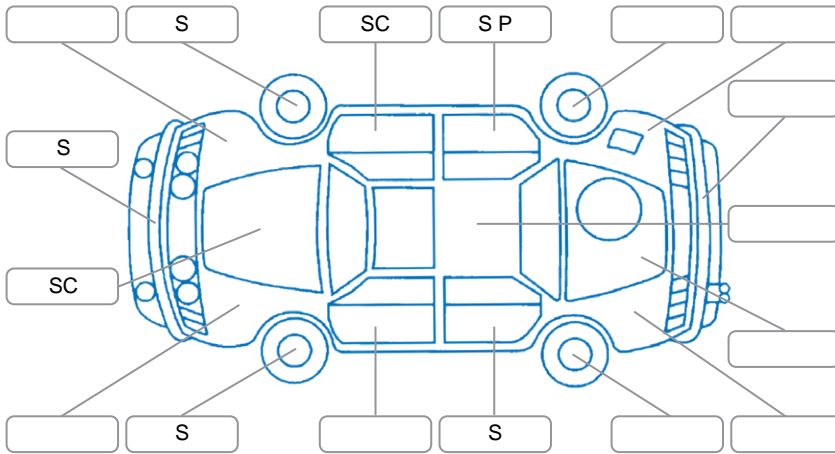

Report ID:	27,999,189	Version:	2
Created:	04 May 2026		

Make:	Mazda	Model:	CX-3
Body Style:	Hatchback	Year:	2017
Rego No.:		Rego Expiry:	
WoF Expiry:	20 Apr 2027	Odometer:	51,147 Kms
Good No.:	27999189	VIN:	7AT0C147X26100596
Next Service:	61,144 Kms	Service History:	No

**Key**  
 S = Scratch    R = Rust    C = Crack    \* = Decals    W = Significant scuffs  
 D = Dent    PT = Paint defect    P = Pin dent    SC = Stone Chips

Note: some defects and blemishes may not be displayed in the diagram