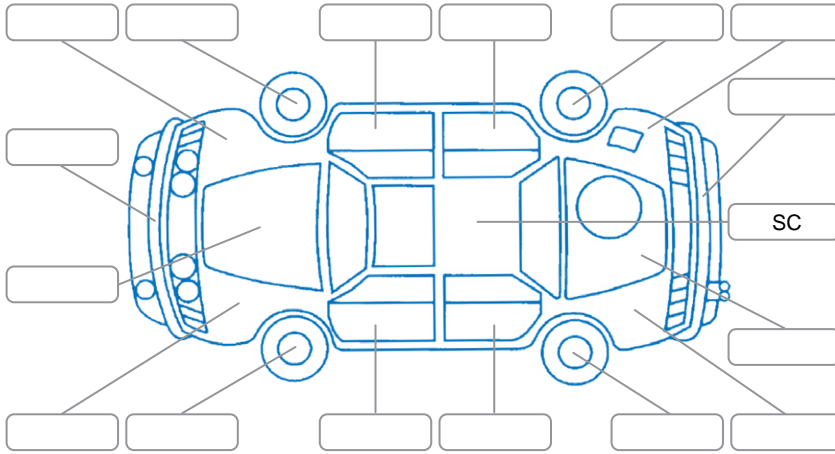

Report ID:	27,999,170	Version:	2
Created:	12 May 2026		

Make:	Subaru	Model:	XV
Body Style:	Wagon	Year:	2013
Rego No.:		Rego Expiry:	
WoF Expiry:	29 Apr 2027	Odometer:	88,694 Kms
Good No.:	27999170	VIN:	7AT0GF1XX26043280
Next Service:	89,678km	Service History:	No

Key

S = Scratch R = Rust C = Crack * = Decals W = Significant scuffs
 D = Dent PT = Paint defect P = Pin dent SC = Stone Chips

Note: some defects and blemishes may not be displayed in the diagram

Body Inspection Comments