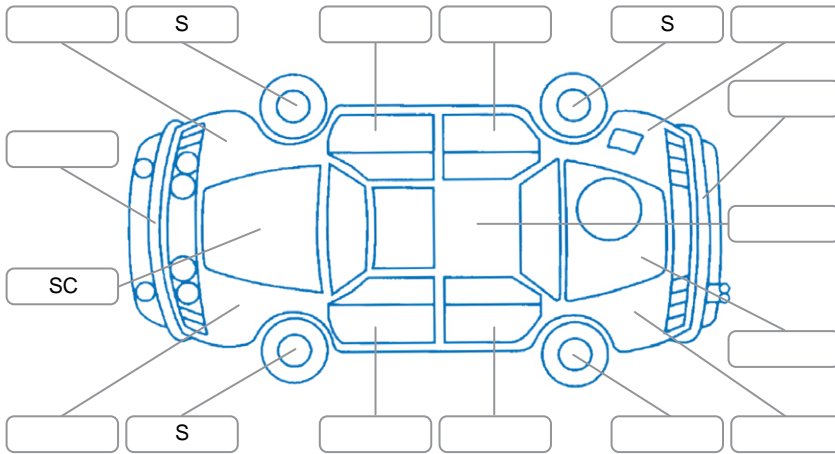

Report ID:	27,999,162	Version:	2
Created:	06 May 2026		

Make:	Lexus	Model:	IS300H
Body Style:	Sedan	Year:	2013
Rego No.:		Rego Expiry:	
WoF Expiry:	30 Apr 2027	Odometer:	119,807 Kms
Good No.:	27999162	VIN:	7AT0B013X26012892
Next Service:	129,793kms	Service History:	No

Key
 S = Scratch R = Rust C = Crack * = Decals W = Significant scuffs
 D = Dent PT = Paint defect P = Pin dent SC = Stone Chips

Note: some defects and blemishes may not be displayed in the diagram

Body Inspection Comments