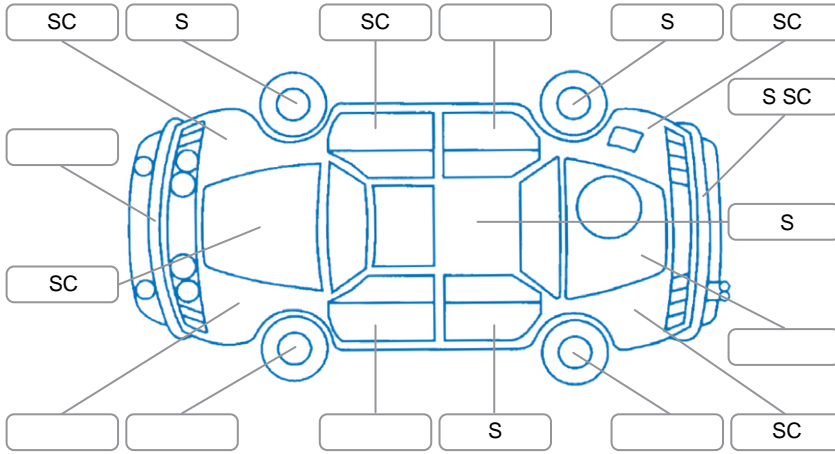

Report ID:	27,999,143	Version:	2
Created:	12 May 2026		

Make:	Mazda	Model:	Axela
Body Style:	Hatchback	Year:	2014
Rego No.:		Rego Expiry:	
WoF Expiry:	30 Apr 2027	Odometer:	122,188 Kms
Good No.:	27999143	VIN:	7AT0C13JX26105559
Next Service:	132,165 Kms	Service History:	No

Key
 S = Scratch R = Rust C = Crack * = Decals W = Significant scuffs
 D = Dent PT = Paint defect P = Pin dent SC = Stone Chips

Note: some defects and blemishes may not be displayed in the diagram

Body Inspection Comments