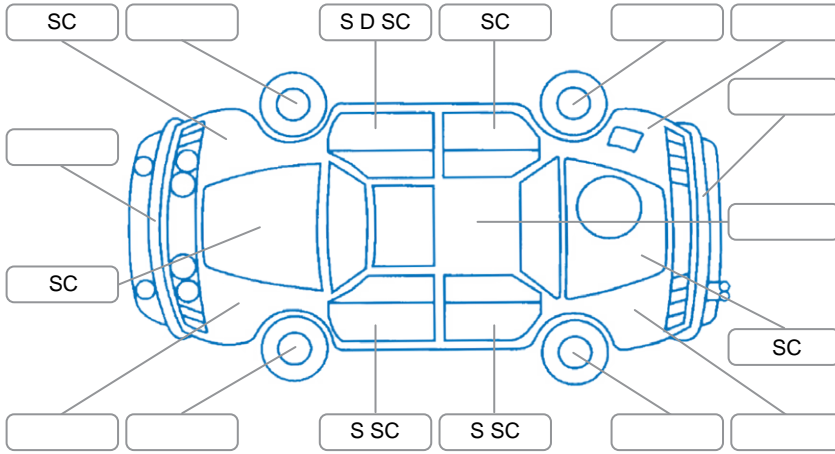

Report ID:	27,999,115	Version:	3
Created:	03 Jun 2026		

Make:	Nissan	Model:	NV350
Body Style:	Van	Year:	2020
Rego No.:		Rego Expiry:	
WoF Expiry:	19 May 2027	Odometer:	122,874 Kms
Good No.:	27999115	VIN:	7AT0DH8RX26120664
Next Service:	132,867 Kms	Service History:	No

Key
 S = Scratch R = Rust C = Crack * = Decals W = Significant scuffs
 D = Dent PT = Paint defect P = Pin dent SC = Stone Chips

Note: some defects and blemishes may not be displayed in the diagram

Body Inspection Comments

Conditions During Body Inspection: Dry

Under Carriage and Under Bonnet Inspection Comments

Interior Comments

Seats:	Good
Carpets:	Good
Panels:	Good
Dashboard:	Good

General Comments

Road Conditions During Test Drive	Dry
Engine Timing Mechanism	Timing Chain
Evidence of Cam Belt Replacement	<input type="checkbox"/> Yes <input type="checkbox"/> No Kms
Inspected by:	Caleb Spicer Lee
Published by:	Shanna Bullion
Inspection Date:	20 May 2026