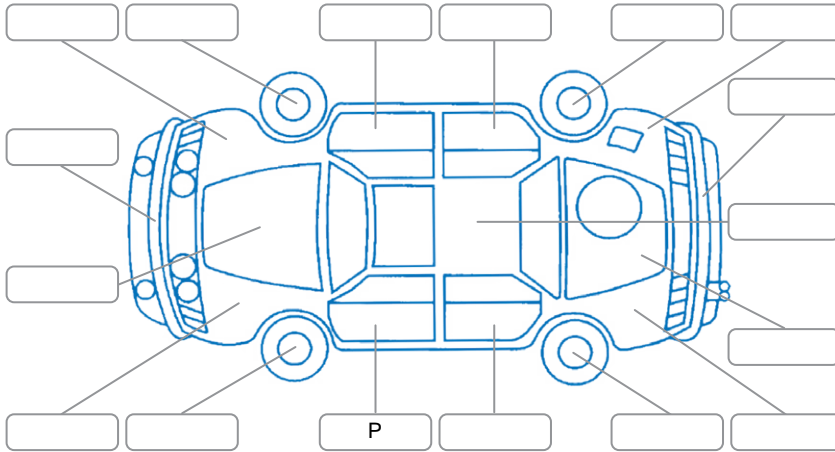

Report ID:	27,999,104	Version:	1
Created:	05 May 2026		

Make:	Nissan	Model:	Serena
Body Style:	Wagon	Year:	2020
Rego No.:	RQC712	Rego Expiry:	04 Nov 2026
WoF Expiry:	20 Apr 2027	Odometer:	75,256 Kms
Good No.:	27999104	VIN:	7AT0DH3FX26017756
Next Service:	85219	Service History:	No

Key
 S = Scratch R = Rust C = Crack * = Decals W = Significant scuffs
 D = Dent PT = Paint defect P = Pin dent SC = Stone Chips

Note: some defects and blemishes may not be displayed in the diagram

Body Inspection Comments

Tire mobility kit

Conditions During Body Inspection Dry

Under Carriage and Under Bonnet Inspection Comments

Interior Comments

Seats:	Good
Carpets:	Good
Panels:	Good
Dashboard:	Good

General Comments

Road Conditions During Test Drive	Dry
Engine Timing Mechanism	Timing Chain
Evidence of Cam Belt Replacement	<input type="checkbox"/> Yes <input type="checkbox"/> No Kms