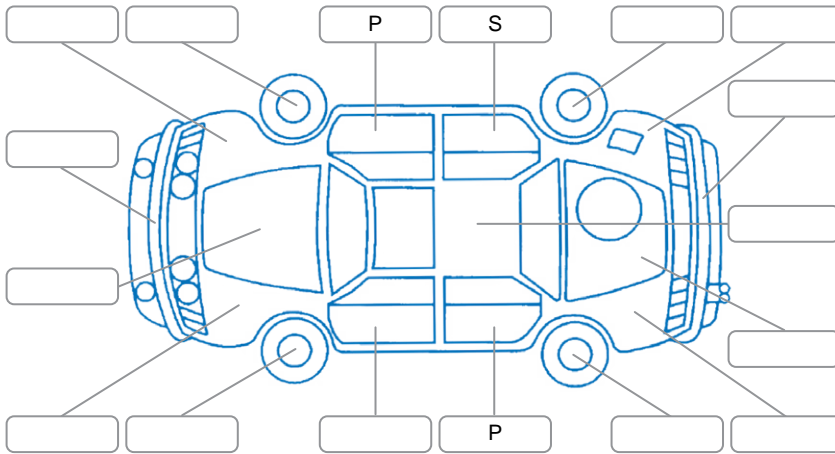

Report ID:	27,999,094	Version:	1
Created:	11 May 2026		

Make:	Nissan	Model:	Note
Body Style:	Hatchback	Year:	2018
Rego No.:	RQF117	Rego Expiry:	10 Nov 2026
WoF Expiry:	24 Apr 2027	Odometer:	25,034 Kms
Good No.:	27999094	VIN:	7AT0DH79X26227642
Next Service:	35,016kms	Service History:	No

Key
 S = Scratch R = Rust C = Crack * = Decals W = Significant scuffs
 D = Dent PT = Paint defect P = Pin dent SC = Stone Chips

Note: some defects and blemishes may not be displayed in the diagram

Body Inspection Comments