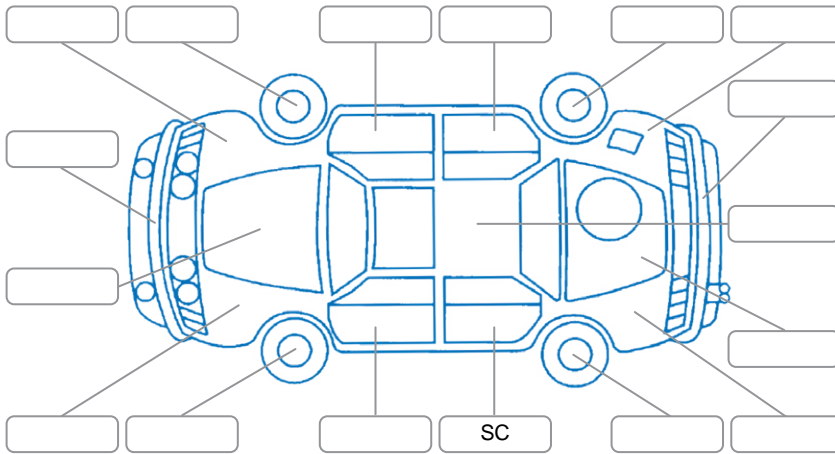

Report ID:	27,999,087	Version:	1
Created:	02 Jun 2026		

Make:	Toyota	Model:	Vellfire
Body Style:	Wagon	Year:	2012
Rego No.:		Rego Expiry:	
WoF Expiry:	14 May 2027	Odometer:	77,174 Kms
Good No.:	27999087	VIN:	7AT0H65MX26197759
Next Service:	87139	Service History:	No

### Key

S = Scratch    R = Rust    C = Crack    \* = Decals    W = Significant scuffs  
 D = Dent    PT = Paint defect    P = Pin dent    SC = Stone Chips

Note: some defects and blemishes may not be displayed in the diagram

### Body Inspection Comments

Left taillight cracked, panel above dented

Conditions During Body Inspection

Dry