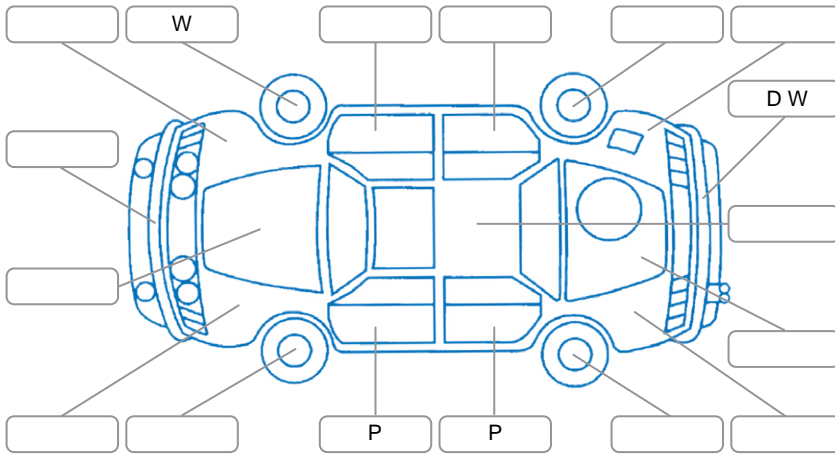

Key

S = Scratch R = Rust C = Crack * = Decals W = Significant scuffs
 D = Dent PT = Paint defect P = Pin dent SC = Stone Chips

Note: some defects and blemishes may not be displayed in the diagram

Body Inspection Comments

8 seater.

Conditions During Body Inspection

Dry

Under Carriage and Under Bonnet Inspection Comments

Interior Comments

Seats:	Good
Carpets:	Good
Panels:	Good
Dashboard:	Good

General Comments

DVD plays region 2 or 0 only. Steering audio switch is not connected to aftermarket unit. Steering rod is rattling.