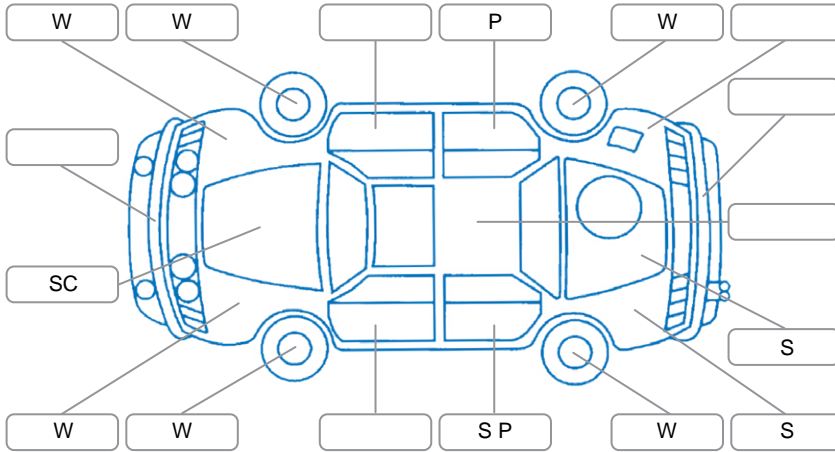

Key

S = Scratch R = Rust C = Crack * = Decals W = Significant scuffs
 D = Dent PT = Paint defect P = Pin dent SC = Stone Chips

Note: some defects and blemishes may not be displayed in the diagram

Body Inspection Comments

In good condition.

Conditions During Body Inspection

Dry

Under Carriage and Under Bonnet Inspection Comments

4-wheel drive.
 Freshly serviced.

Interior Comments

Seats:	Average
Carpets:	Average
Panels:	Average
Dashboard:	Average