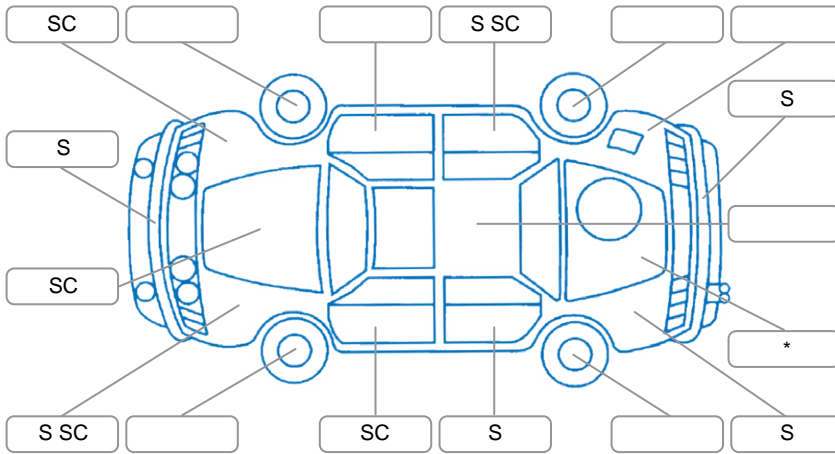

Report ID:	27,995,152	Version:	3
Created:	13 Mar 2026		

Make:	Volkswagen	Model:	Touareg
Body Style:	SUV	Year:	2021
Rego No.:	RQW344	Rego Expiry:	26 Aug 2026
WoF Expiry:	27 May 2026	Odometer:	123,836 Kms
Good No.:	27995152	VIN:	WVGZZZCRZMD029855
Next Service:	136000	Service History:	Yes

**Key**  
 S = Scratch    R = Rust    C = Crack    \* = Decals    W = Significant scuffs  
 D = Dent    PT = Paint defect    P = Pin dent    SC = Stone Chips

Note: some defects and blemishes may not be displayed in the diagram