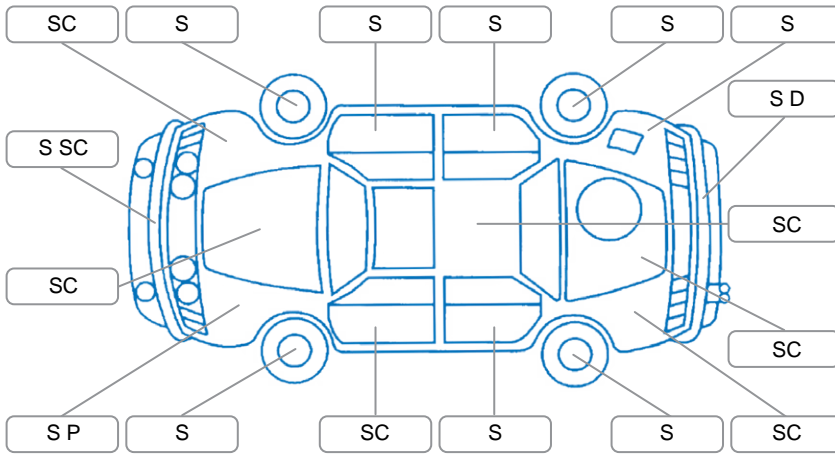

Report ID:	27,992,735	Version:	1
Created:	18 Feb 2026		

Make:	Land Rover	Model:	Range Rover Sport
Body Style:	SUV	Year:	2017
Rego No.:	QZE798	Rego Expiry:	10 May 2025
WoF Expiry:	13 Aug 2025	Odometer:	196,627 Kms
Good No.:	27992735	VIN:	SALWA2EK5HA693014
Next Service:	170,000	Service History:	No

Key
 S = Scratch R = Rust C = Crack * = Decals W = Significant scuffs
 D = Dent PT = Paint defect P = Pin dent SC = Stone Chips

Note: some defects and blemishes may not be displayed in the diagram

Body Inspection Comments

Stone chips with legs in the CVA,

Conditions During Body Inspection Dry

Under Carriage and Under Bonnet Inspection Comments

Interior Comments

Seats:	wear and tear
Carpets:	Good
Panels:	Good
Dashboard:	Good