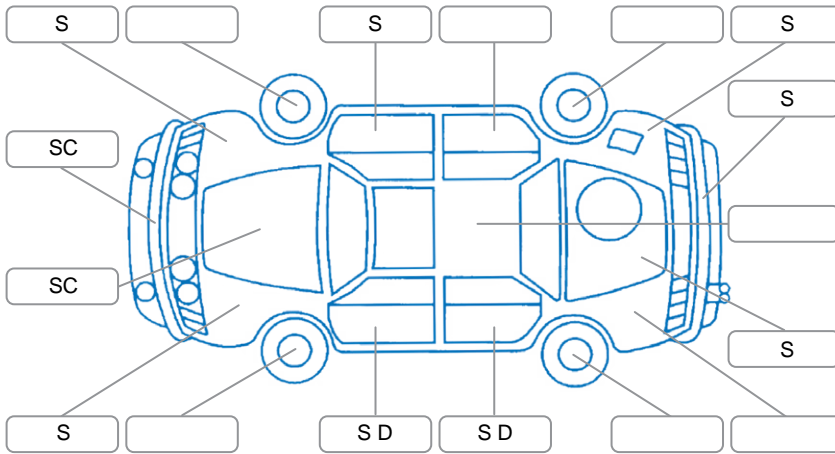

Report ID:	27,992,514	Version:	2
Created:	02 Mar 2026		

Make:	Nissan	Model:	Qashqai
Body Style:	SUV	Year:	2021
Rego No.:	NGE442	Rego Expiry:	15 May 2026
WoF Expiry:	16 Feb 2027	Odometer:	67,819 Kms
Good No.:	27992514	VIN:	SJNFBAJ11A2900884
Next Service:	82000	Service History:	Yes

**Key**  
 S = Scratch    R = Rust    C = Crack    \* = Decals    W = Significant scuffs  
 D = Dent    PT = Paint defect    P = Pin dent    SC = Stone Chips

Note: some defects and blemishes may not be displayed in the diagram