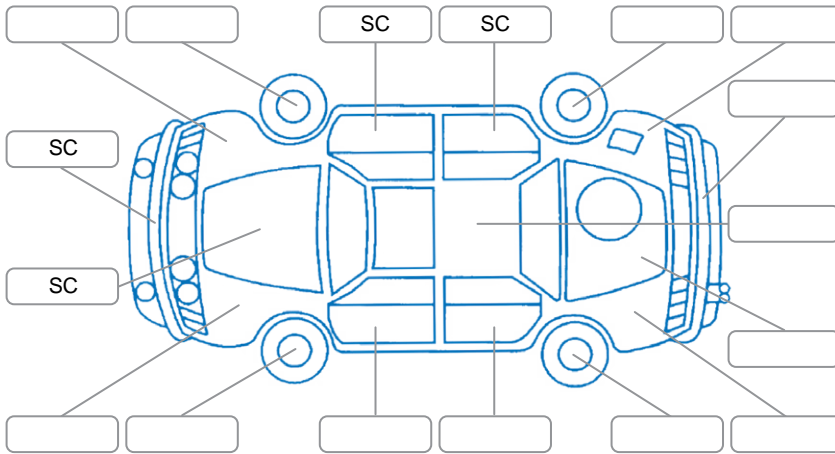

Report ID:	27,992,291	Version:	4
Created:	24 May 2026		

Make:	Subaru	Model:	Legacy
Body Style:	Wagon	Year:	2016
Rego No.:	QRY623	Rego Expiry:	17 Jul 2026
WoF Expiry:	05 Mar 2027	Odometer:	149,792 Kms
Good No.:	27992291	VIN:	7AT0GF0BX24032527
Next Service:	158,671 kms	Service History:	No

Key
 S = Scratch R = Rust C = Crack * = Decals W = Significant scuffs
 D = Dent PT = Paint defect P = Pin dent SC = Stone Chips

Note: some defects and blemishes may not be displayed in the diagram

Body Inspection Comments