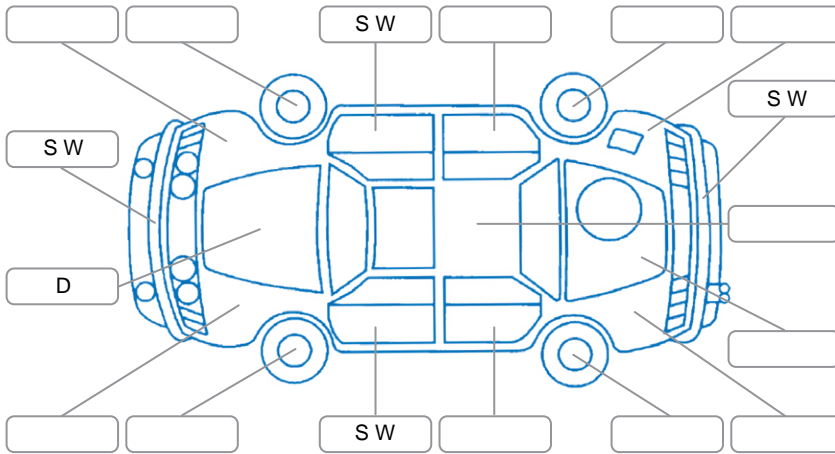

**Key**  
 S = Scratch    R = Rust    C = Crack    \* = Decals    W = Significant scuffs  
 D = Dent    PT = Paint defect    P = Pin dent    SC = Stone Chips

Note: some defects and blemishes may not be displayed in the diagram

### Body Inspection Comments

Interior hood liner has marks  
 Bonnet has minor dents on the front

Conditions During Body Inspection    Dry