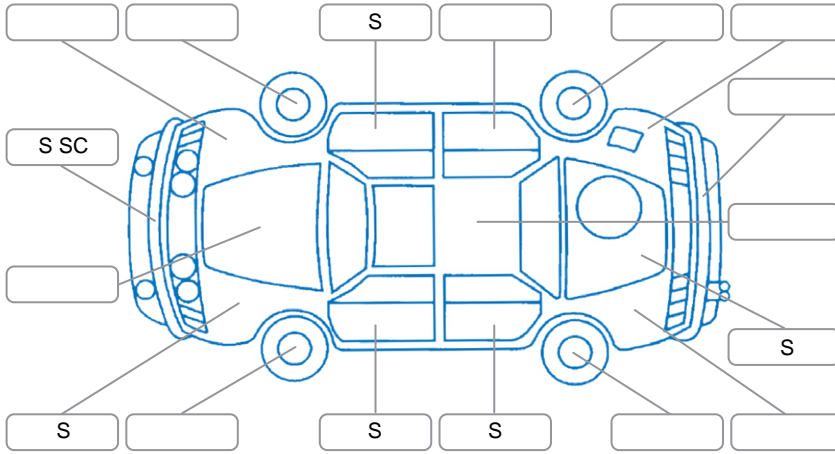

Report ID:	27,986,555	Version:	3
Created:	24 Apr 2026		

Make:	Honda	Model:	Accord
Body Style:	Sedan	Year:	2011
Rego No.:	NDN756	Rego Expiry:	13 Oct 2026
WoF Expiry:	11 Mar 2027	Odometer:	151,572 Kms
Good No.:	27986555	VIN:	7AT08G13X20100108
Next Service:	161,000 Kms	Service History:	Yes

Key

S = Scratch R = Rust C = Crack * = Decals W = Significant scuffs
 D = Dent PT = Paint defect P = Pin dent SC = Stone Chips

Note: some defects and blemishes may not be displayed in the diagram

Body Inspection Comments