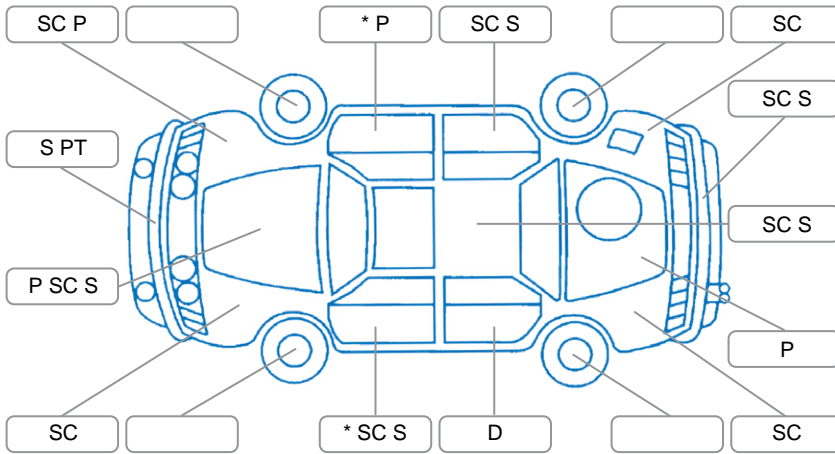

Report ID:	27,984,485	Version:	3
Created:	20 Apr 2026		

Make:	Mitsubishi	Model:	Outlander
Body Style:	SUV	Year:	2021
Rego No.:	NSL57	Rego Expiry:	28 May 2026
WoF Expiry:	04 Sep 2026	Odometer:	68,694 Kms
Good No.:	27984485	VIN:	JMFXMLGF6WLZ001521
Next Service:	73,000 kms	Service History:	Yes

Key

S = Scratch R = Rust C = Crack * = Decals W = Significant scuffs
 D = Dent PT = Paint defect P = Pin dent SC = Stone Chips

Note: some defects and blemishes may not be displayed in the diagram

Body Inspection Comments

Conditions During Body Inspection: Dry

Under Carriage and Under Bonnet Inspection Comments

Interior Comments

Seats:	Good
Carpets:	Good
Panels:	Good
Dashboard:	Good

General Comments

Road Conditions During Test Drive	Dry	
Engine Timing Mechanism	Timing Chain	
Evidence of Cam Belt Replacement	<input type="checkbox"/> Yes <input type="checkbox"/> No	Kms
Inspected by:	Marlon Espena	
Published by:	Henry Manders	
Inspection Date:	20 Feb 2026	