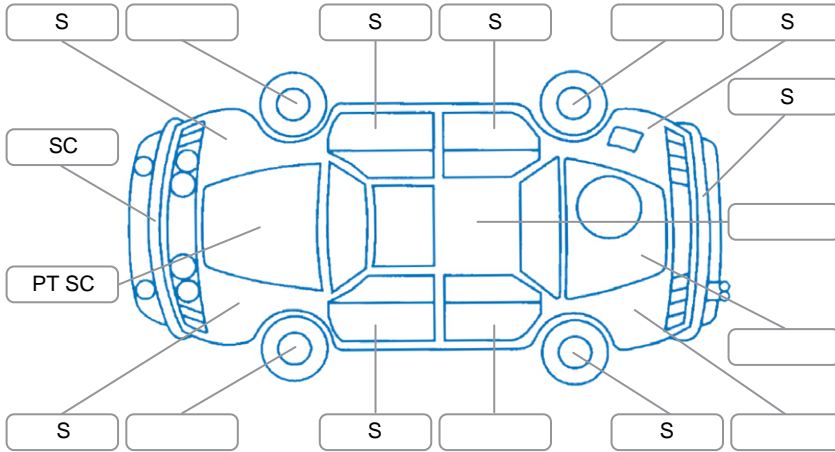

Report ID:	27,983,240	Version:	5
Created:	26 May 2026		

Make:	Mitsubishi	Model:	Galant
Body Style:	Sedan	Year:	2011
Rego No.:	PJC817	Rego Expiry:	25 Mar 2026
WoF Expiry:	19 Aug 2026	Odometer:	135,762 Kms
Good No.:	27983240	VIN:	7AT0CJ0JX22100666
Next Service:	143,000	Service History:	No

Key
 S = Scratch R = Rust C = Crack * = Decals W = Significant scuffs
 D = Dent PT = Paint defect P = Pin dent SC = Stone Chips

Note: some defects and blemishes may not be displayed in the diagram

Body Inspection Comments