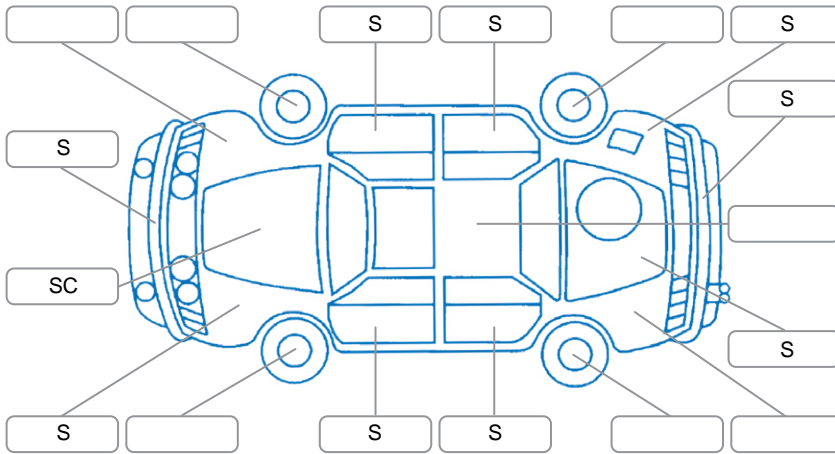

Report ID:	27,983,238	Version:	4
Created:	25 Feb 2026		

Make:	Suzuki	Model:	Swift
Body Style:	Hatchback	Year:	2011
Rego No.:	MQT410	Rego Expiry:	20 Feb 2026
WoF Expiry:	06 Mar 2027	Odometer:	97,814 Kms
Good No.:	27983238	VIN:	7AT0GK0CX19114483
Next Service:	107000kms	Service History:	No

Key
 S = Scratch R = Rust C = Crack * = Decals W = Significant scuffs
 D = Dent PT = Paint defect P = Pin dent SC = Stone Chips

Note: some defects and blemishes may not be displayed in the diagram

Body Inspection Comments

Underbody oxidation

Conditions During Body Inspection

Under Carriage and Under Bonnet Inspection Comments

Interior Comments

Seats:	Good
Carpets:	Good
Panels:	Good
Dashboard:	Good

General Comments

Road Conditions During Test Drive	Dry		
Engine Timing Mechanism	Timing Chain		
Evidence of Cam Belt Replacement	<input type="checkbox"/> Yes	<input type="checkbox"/> No	Kms
Inspected by:	Phillip Russel-Waimotu		
Published by:	Neil Honeyman		
Inspection Date:	19 Feb 2026		