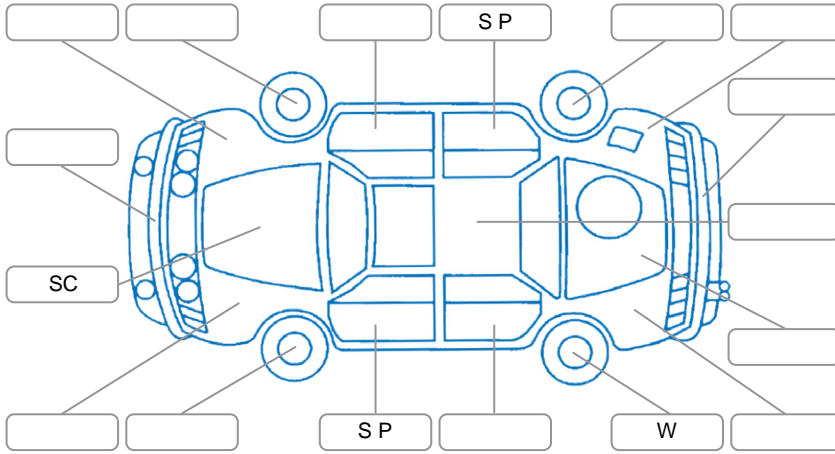

Report ID:	27,982,222	Version:	1
Created:	02 Apr 2026		

Make:	Toyota	Model:	Rav4
Body Style:	SUV	Year:	2019
Rego No.:	MDD471	Rego Expiry:	19 May 2026
WoF Expiry:	16 Apr 2027	Odometer:	175,685 Kms
Good No.:	27982222	VIN:	JTMBW3FV20J006808
Next Service:	185,000 kms	Service History:	Yes

Key

S = Scratch R = Rust C = Crack * = Decals W = Significant scuffs
 D = Dent PT = Paint defect P = Pin dent SC = Stone Chips

Note: some defects and blemishes may not be displayed in the diagram

Body Inspection Comments

Conditions During Body Inspection: Dry

Under Carriage and Under Bonnet Inspection Comments

All-wheel drive.
Freshly serviced.

Interior Comments

Seats:	Average
Carpets:	Average
Panels:	Average
Dashboard:	Average