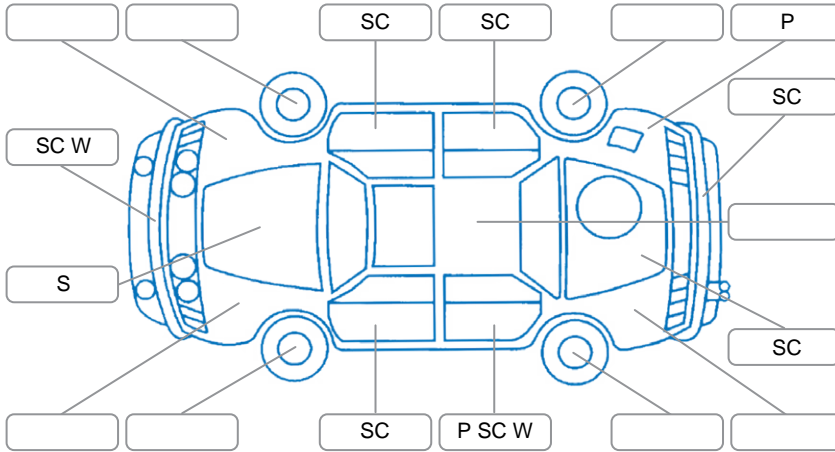

Report ID:	27,982,019	Version:	1
Created:	26 Feb 2026		

Make:	Mercedes-Benz	Model:	GLS
Body Style:	SUV	Year:	2018
Rego No.:	RPT403	Rego Expiry:	01 May 2026
WoF Expiry:	25 Feb 2027	Odometer:	99,610 Kms
Good No.:	27982019	VIN:	WDC1668242B078896
Next Service:	118,000 km	Service History:	Yes

Key

S = Scratch R = Rust C = Crack * = Decals W = Significant scuffs
 D = Dent PT = Paint defect P = Pin dent SC = Stone Chips

Note: some defects and blemishes may not be displayed in the diagram

Body Inspection Comments

Middle touch pad cracked.

Conditions During Body Inspection

Dry

Under Carriage and Under Bonnet Inspection Comments

4-wheel drive.

Interior Comments

Seats:	Average
Carpets:	Average
Panels:	Average
Dashboard:	Average