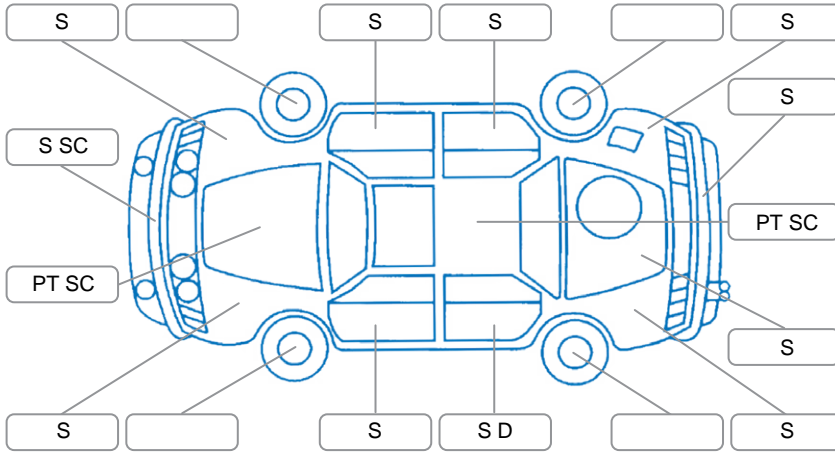

Key

S = Scratch R = Rust C = Crack * = Decals W = Significant scuffs
 D = Dent PT = Paint defect P = Pin dent SC = Stone Chips

Note: some defects and blemishes may not be displayed in the diagram

Body Inspection Comments

Minor stone chips on windscreen

Conditions During Body Inspection

Wet

Under Carriage and Under Bonnet Inspection Comments

Four wheel drive
 Minor Oil leak
 Winding when driving

Interior Comments

Seats:	Good
Carpets:	Drivers floor torn, Good
Panels:	Good
Dashboard:	Good