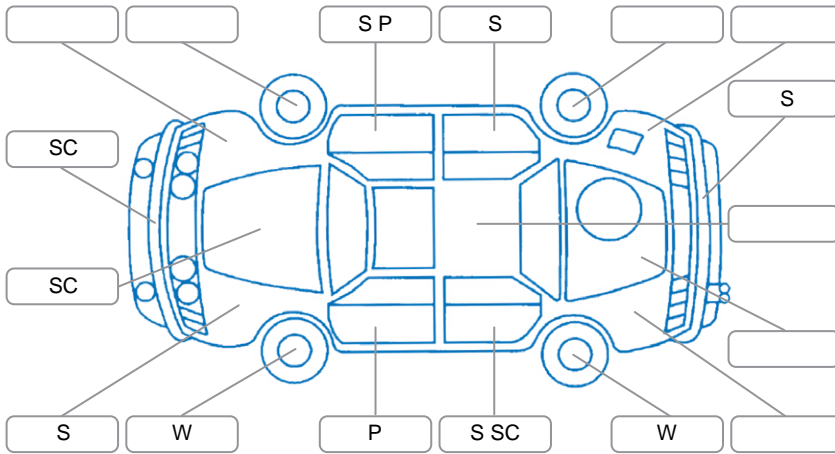

Make:	Mercedes-Benz	Model:	E-Class
Body Style:	Sedan	Year:	2011
Rego No.:	LWM460	Rego Expiry:	28 Jul 2026
WoF Expiry:	09 Jun 2027	Odometer:	181,042 Kms
Good No.:	27980431	VIN:	WDD2120032A350822
Next Service:	24/2/27 or 191000kms	Service History:	No

Key
 S = Scratch R = Rust C = Crack * = Decals W = Significant scuffs
 D = Dent PT = Paint defect P = Pin dent SC = Stone Chips

Note: some defects and blemishes may not be displayed in the diagram

Body Inspection Comments

Conditions During Body Inspection: Dry

Under Carriage and Under Bonnet Inspection Comments

Interior Comments

Seats:	Good
Carpets:	Good
Panels:	Good
Dashboard:	Good

General Comments

Vehicle drove well.

Road Conditions During Test Drive	Dry		
Engine Timing Mechanism	Timing Chain		
Evidence of Cam Belt Replacement	<input type="checkbox"/> Yes	<input type="checkbox"/> No	Kms
Inspected by:	Rea Symons		
Published by:	Rea Symons		
Inspection Date:	26 May 2026		